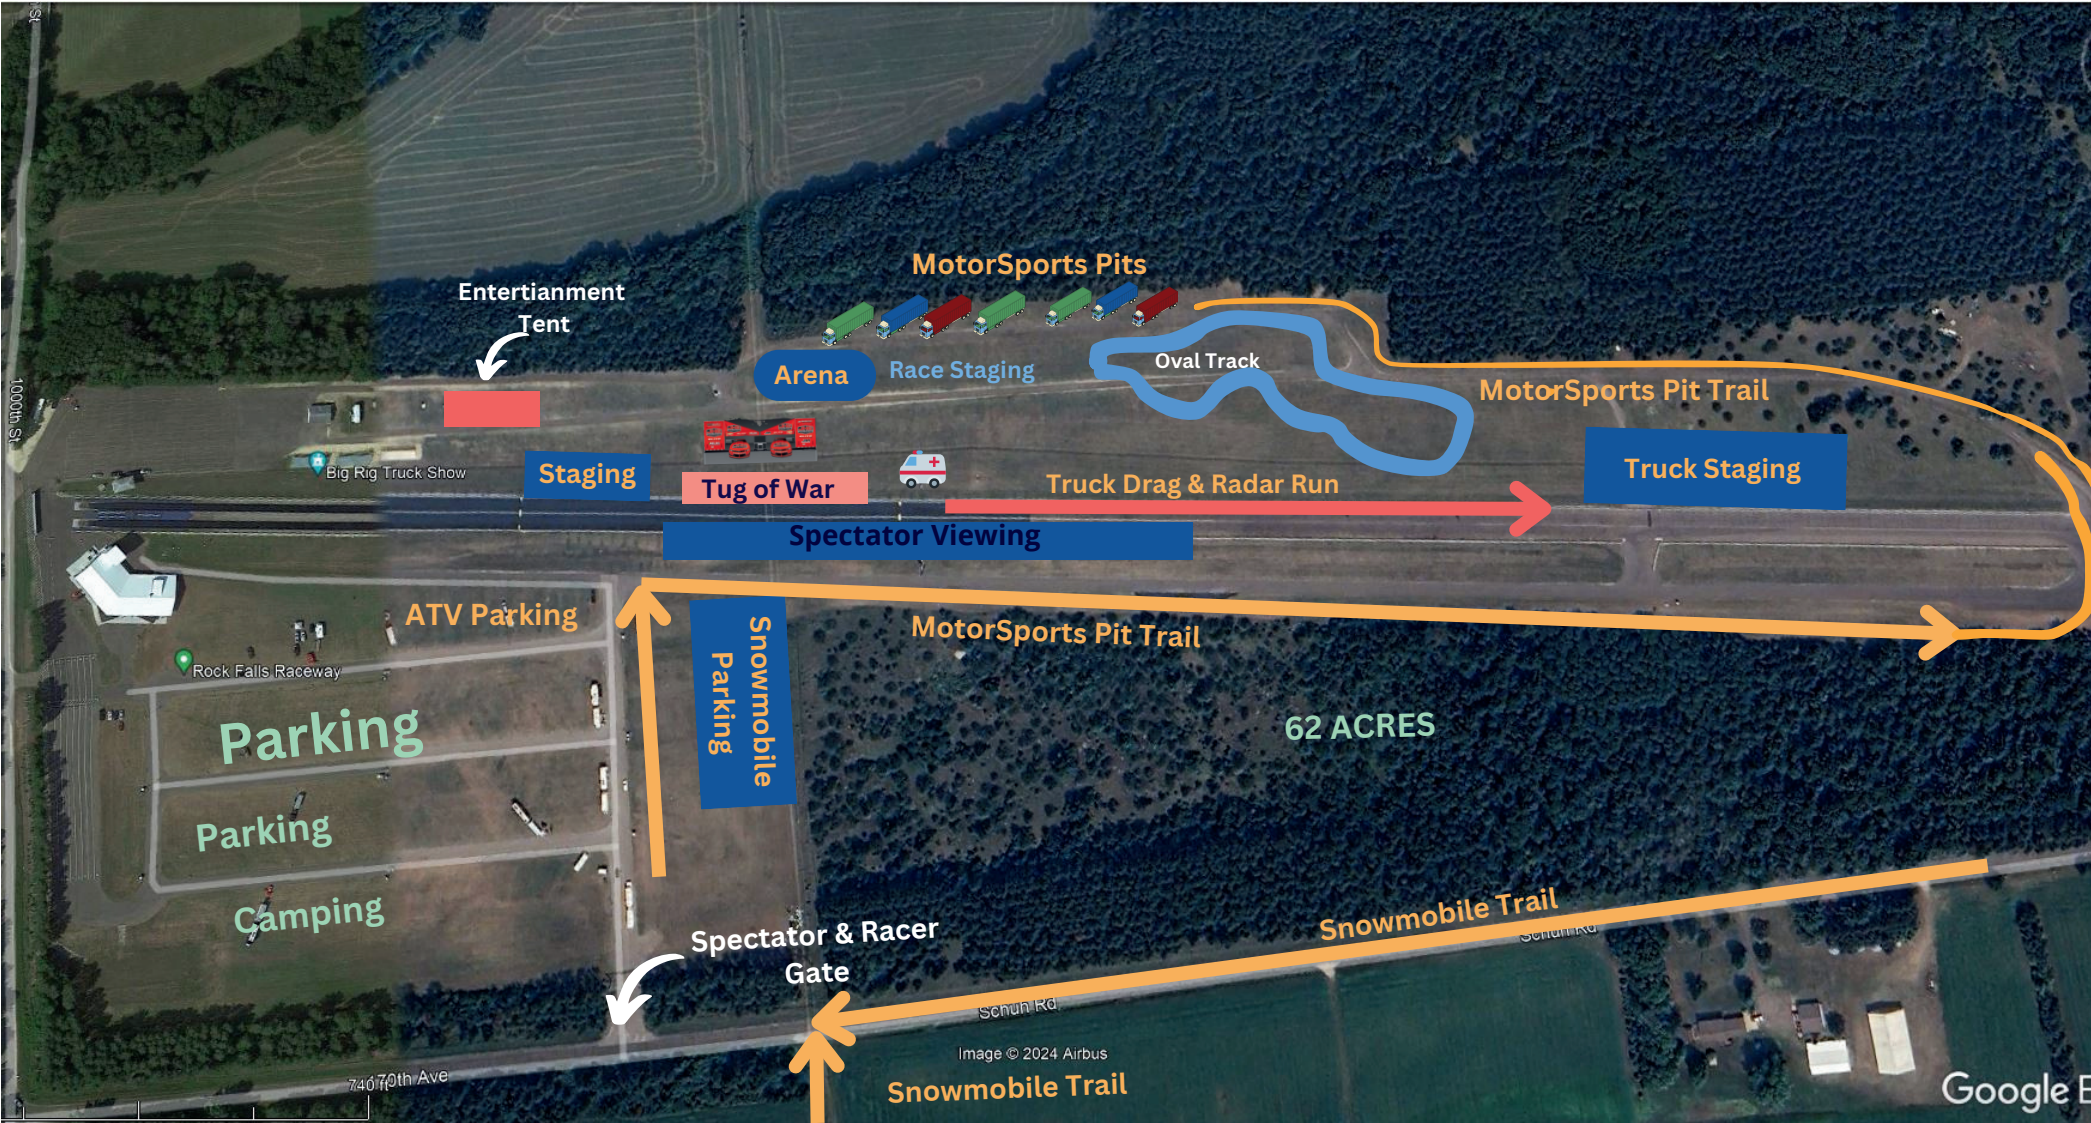

VIP/ATV/UTV Parking

Main Entertainment Tent

Handicap Parking

MotorSports

Tech Cards & Registration

Designated Camping

Spectator Parking

Spectator Parking

MotorSports Pit Trail

Snowmobile Parking

Admissions Gate

Enter Exit MotorSports Spectator Gate

Entertainment Tent

MotorSports Pits

Arena

Race Staging

Oval Track

MotorSports Pit Trail

Big Rig Truck Show

Staging

Tug of War

Truck Drag & Radar Run

Truck Staging

Spectator Viewing

ATV Parking

MotorSports Pit Trail

62 ACRES

Parking

Snowmobile Parking

Parking

Camping

Spectator & Racer Gate